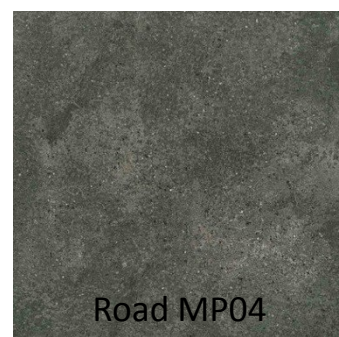

Square MP01

Way MP02

Block MP03

Road MP04

Tarifs toutes taxes comprises / m2

Départ dépôt

MP01 60x60 cm = fr. 59- / MP01 90x90 cm = fr. 75-

MP02 60x60 cm = fr. 59- / MP02 90x90 cm = fr. 75-