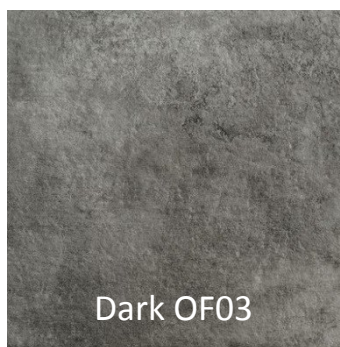

Acid OF01  
Uniquement 60x60cm

Romantic OF02

Dark OF03

Gothic OF04